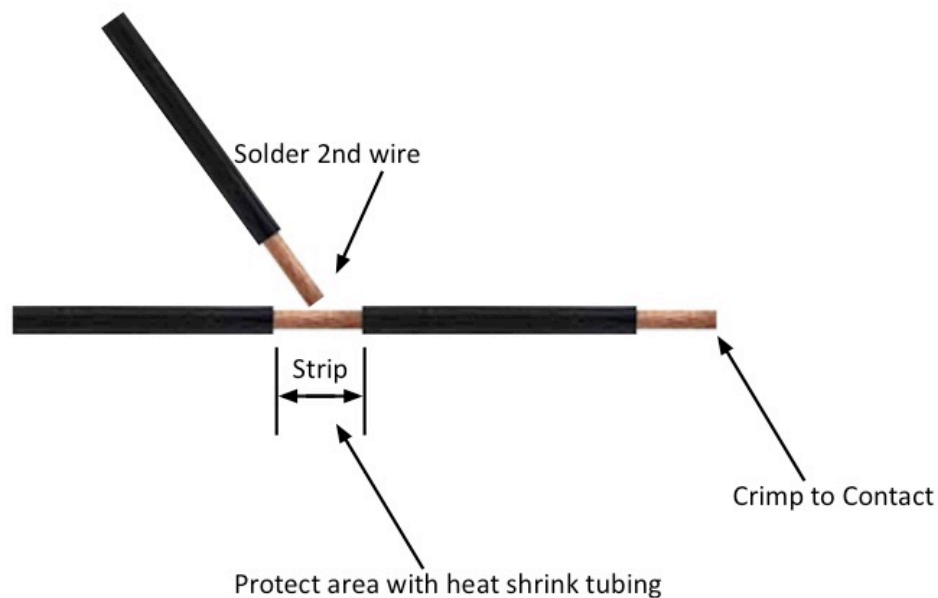

APPLICATION NOTE

21 January 2013

ATTACHING TWO HEAVY AWG WIRES TO A SINGLE SYNTAX® SPK SERIES PANEL MOUNT CRIMP CONTACT.

RECOMMENDED CONTACTS:

- SVKP12SFC6 - SILVER PLATED FEMALE MACHINE CONTACT
- SVKP12SMC6 - SILVER PLATED MALE MACHINE CONTACT
- SVKP12GFC4 - GOLD PLATED FEMALE MACHINE CONTACT
- SVKP12GMC4 - GOLD PLATED MALE MACHINE CONTACT