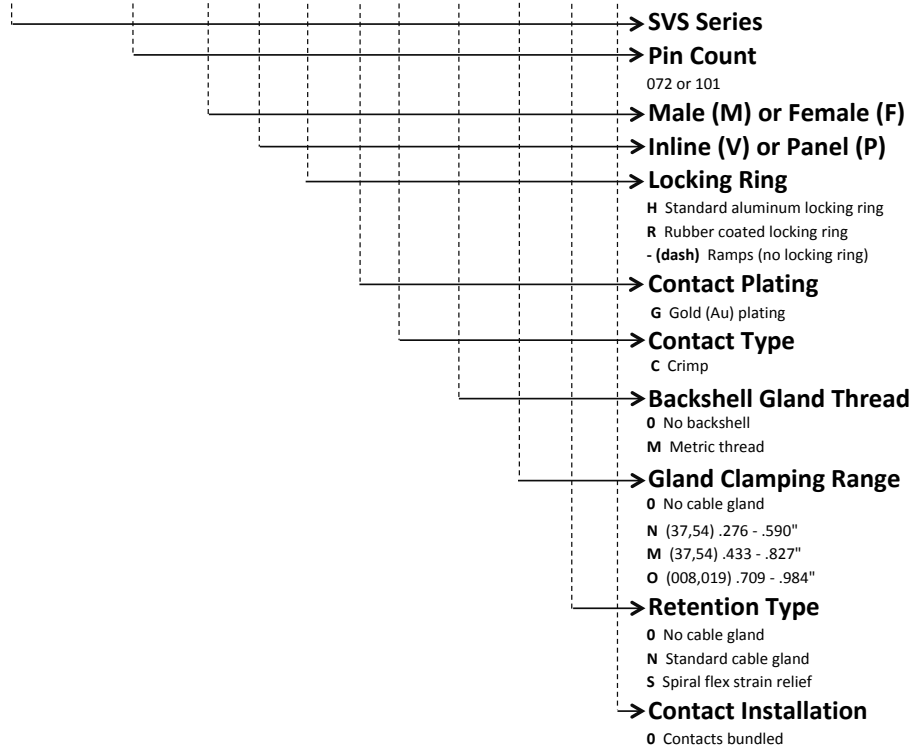

SVS072FVHGCMON0

NOTES

- All Syntax SVS part numbers have 15 characters
- SVS contacts (Crimp) are bundled